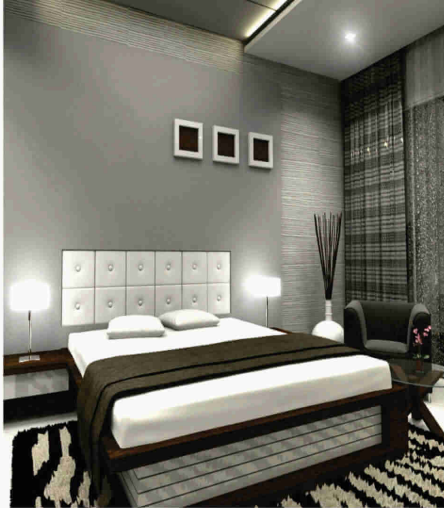

# Office

HEALTH IMPETUS PVT LTD | MB Park(ghansoli) | 4500sft | Completed (2013)

Our Work

Resi

MOHAN GUPTA | Waterlook Apt (surat) | 8000sft | Completed (2005)

EMMANUEL FERNANDES | Shiv Shakti (andheri) | 1500sft | Completed (2011)