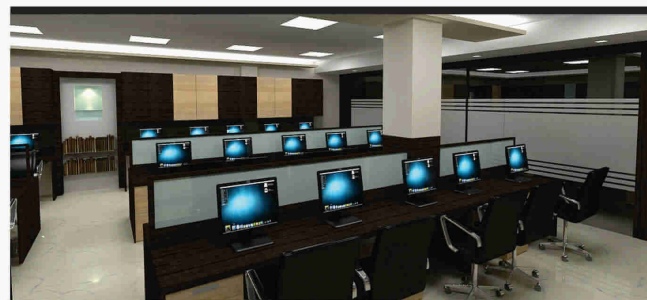

ONTARGET | Mbp (ghansoli) | 3500sft | Completed (2012)