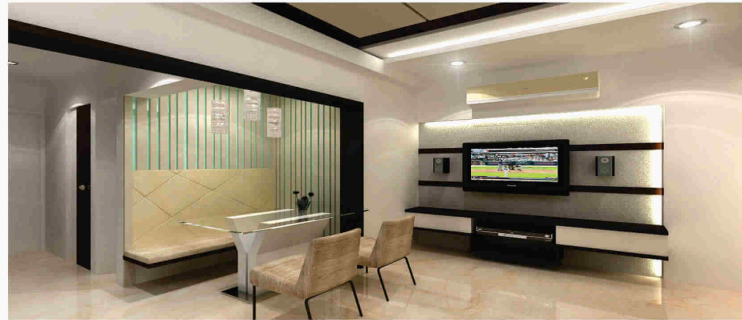

MOHOPAREKAR | Lodha (dombivali, mumbai) | 3500sft | Completed (2015)