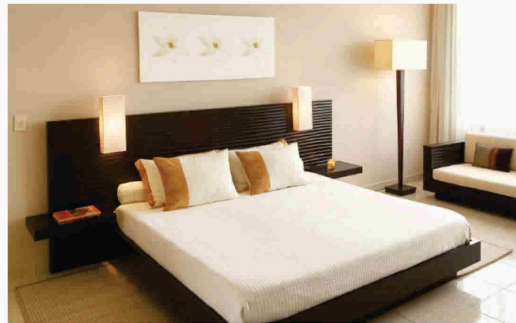

SHYAM GUPTA | Midtown (worli,mumbai) | 3500sft | Completed (2008)